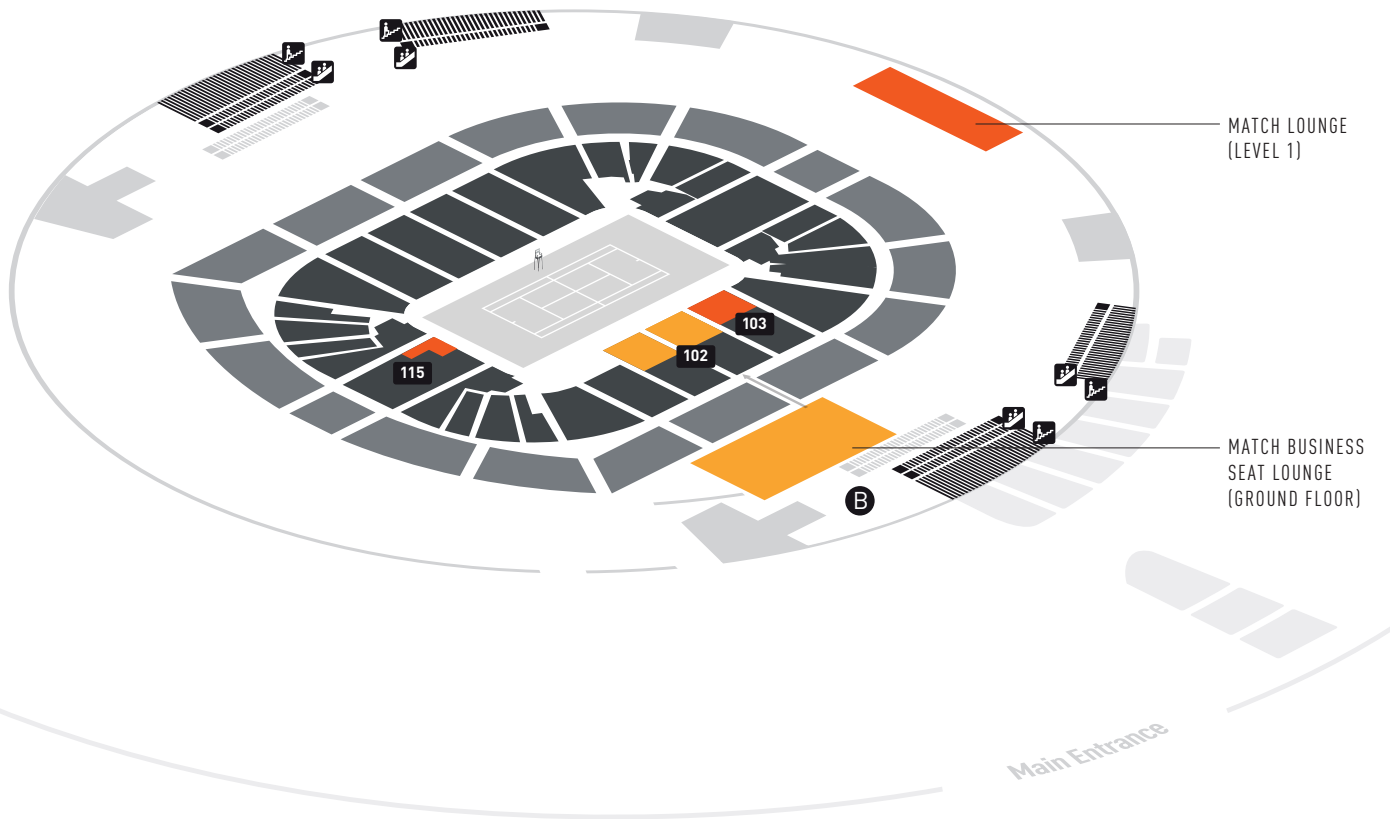

SEATING LOCATION

LEVEL 1

KEY

- MATCH Business Seat
- MATCH Lounge

MATCH BUSINESS SEAT

Packages include the best available seats in the arena with a perfect courtside view. The seats are directly accessible from the hospitality lounge.

MATCH LOUNGE

Packages include prime seats in the Lower Bowl either behind the baseline or alongside the court.

OFFICIAL CORPORATE HOSPITALITY PARTNER